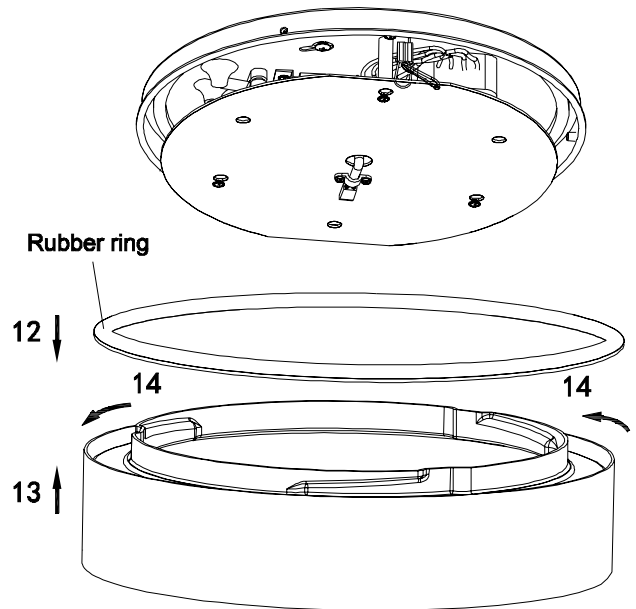

DC Light ApS
 Handverkerbyen 10
 DK-2670 Greve
 Denmark

Campus D400 LED Ceiling

Power: 230V~50Hz
 IK08-IP44
 Temp: -20° c/50° c
 Socket: LED-Platta
 Lightsource: LED 27W
 PMMA Diffuser/ALU House

EN60598/CEM2001/108/CE

Note: Kelvin change switch is placed inside the luminaire, on the LED plate.
 Disconnect the power before operation.
 Settings are 3000K/3500K/4000K, factory setting is 3000K.

Option -No Up Light:

- A: Remove paper from rubber ring
- B: Open the diffuser frame and put the rubber ring glowed side to top of the opal edge
- C: Close the diffuser frame to the body