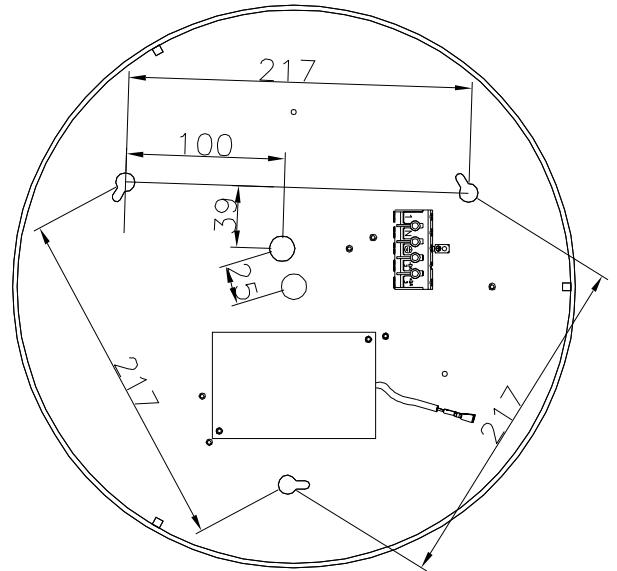

DC Light ApS
 Handverkerbyen 10
 DK-2670 Greve
 Denmark

Campus D400 LED Ceiling

Power: 230V~50Hz
 IK08-IP44
 Temp: -20° c/50° c
 Socket: LED-Platta
 Lightsource: LED 27W
 PMMA Diffuser/ALU House

EN60598/CEM2001/108/CE

Note: Kelvin change switch is placed inside the luminaire, on the LED plate.
 Disconnect the power before operation.
 Settings are 3000K/3500K/4000K, factory setting is 3000K.

Option -No Up Light:

- A: Remove paper from rubber ring
- B: Open the diffuser frame and put the rubber ring glowed side to top of the opal edge
- C: Close the diffuser frame to the body