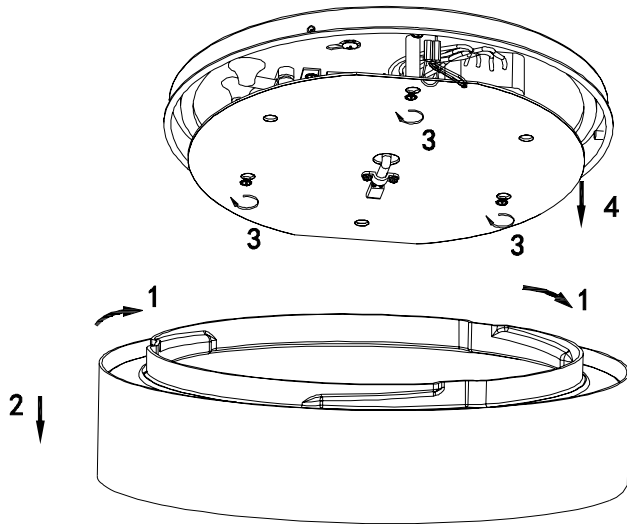

DC Light ApS
 Handverkerbyen 10
 DK-2670 Greve
 Denmark

Campus D400 LED Ceiling

Power: 230V~50Hz
 IK08-IP44
 Temp: -20° c/50° c
 Socket: LED-Platta
 Lightsource: LED 27W
 PMMA Diffuser/ALU House

EN60598/CEM2001/108/CE

Note: Kelvin change switch is placed inside the luminaire, on the LED plate.
 Disconnect the power before operation.
 Settings are 3000K/3500K/4000K, factory setting is 3000K.

Option -No Up Light:

- A: Remove paper from rubber ring
- B: Open the diffuser frame and put the rubber ring glowed side to top of the opal edge
- C: Close the diffuser frame to the body