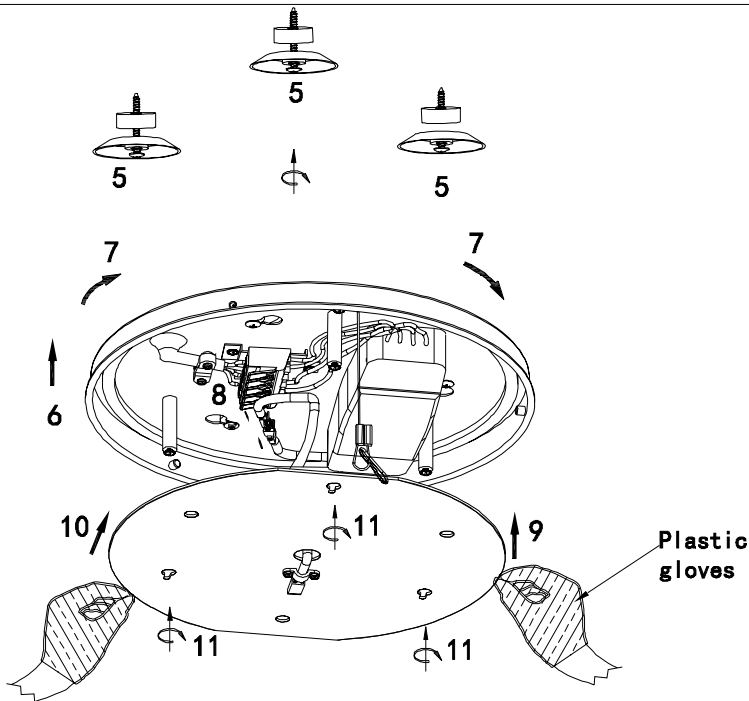

DC Light ApS
 Handverkerbyen 10
 DK-2670 Greve
 Denmark

Campus D400 LED Ceiling

Power: 230V~50Hz
 IK08-IP44
 Temp: -20° c/50° c
 Socket: LED-Platta
 Lightsource: LED 27W
 PMMA Diffuser/ALU House

EN60598/CEM2001/108/CE

Note: Kelvin change switch is placed inside the luminaire, on the LED plate.
 Disconnect the power before operation.
 Settings are 3000K/3500K/4000K, factory setting is 3000K.

Option -No Up Light:

- A: Remove paper from rubber ring
- B: Open the diffuser frame and put the rubber ring glowed side to top of the opal edge
- C: Close the diffuser frame to the body